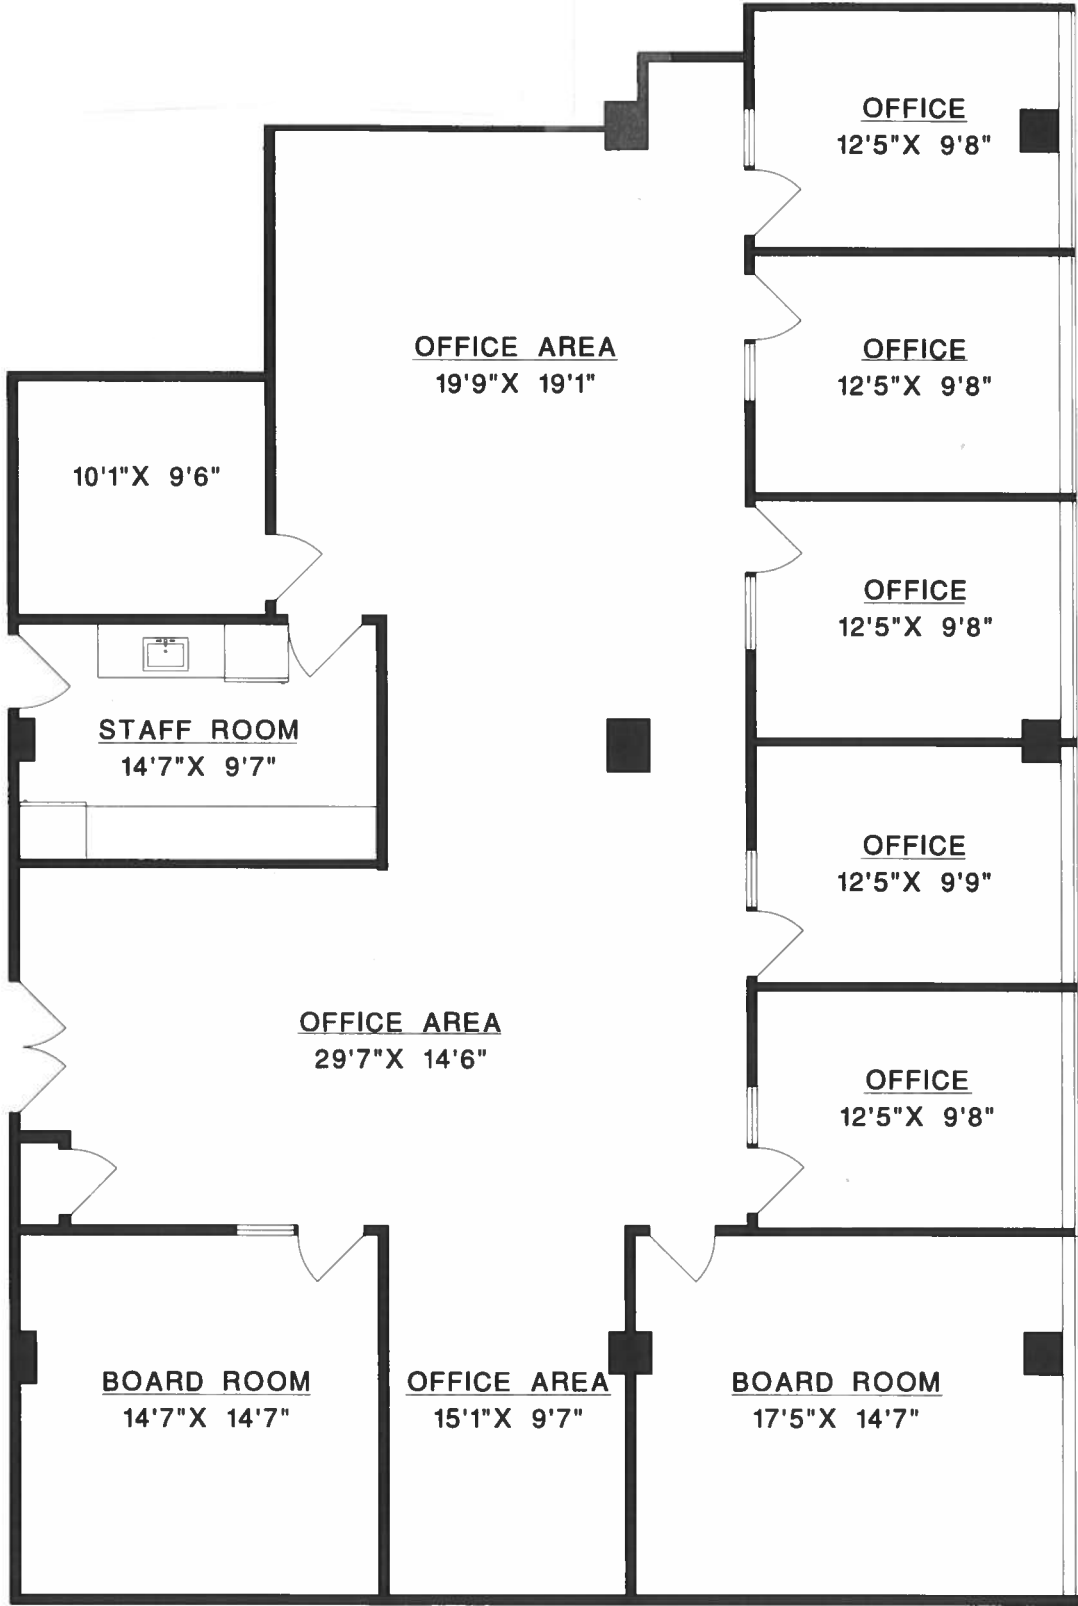

#230-171 W. ESPLANADE
NORTH VANCOUVER

1' 6'
SCALE